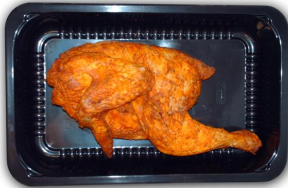

GRILLED CHICKEN

CHICKEN HALF

Packaging: Gasflushed
Shelf-life: 8 days
Article number: 440400
Type: Grilled/frozen

CHICKEN LEGGS

Packaging: Gasflushed
Shelf-life: 8 days
Article number: 440405
Type: Grilled/frozen

CHICKEN DRUMSTICKS

Packaging: Gasflushed
Shelf-life: 8 days
Article number: 440410
Type: Grilled/frozen

CHICKEN PARTYSTICKS

Packaging: Gasflushed
Shelf-life: 8 days
Article number: 440415
Type: Grilled/frozen