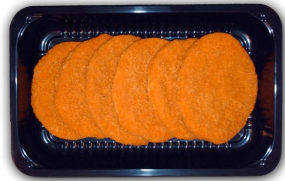

COOKED CHICKEN

CHICKEN PINE-APPLE SCHNITZEL

Packaging: Gasflushed
Shelf-life: 8 days
Article number: 440335
Type: Cooked/frozen

CHICKEN CORDONBLEU

Packaging: Gasflushed
Shelf-life: 8 days
Article number: 440340
Type: Cooked/frozen

CHICKEN SCHNITZEL

Packaging: Gasflushed
Shelf-life: 8 days
Article number: 440345
Type: Cooked/frozen

CHICKEN BURGER

Packaging: Gasflushed
Shelf-life: 8 days
Article number: 440350
Type: Cooked/frozen

CHICKEN SATÉSCHNITZEL

Packaging: Gasflushed
Shelf-life: 8 days
Article number: 440355
Type: Cooked/frozen

CHICKEN ZIGEUNERSCHNITZEL

Packaging: Gasflushed
Shelf-life: 8 days
Article number: 440360
Type: Cooked/frozen

COOKED TURKEY